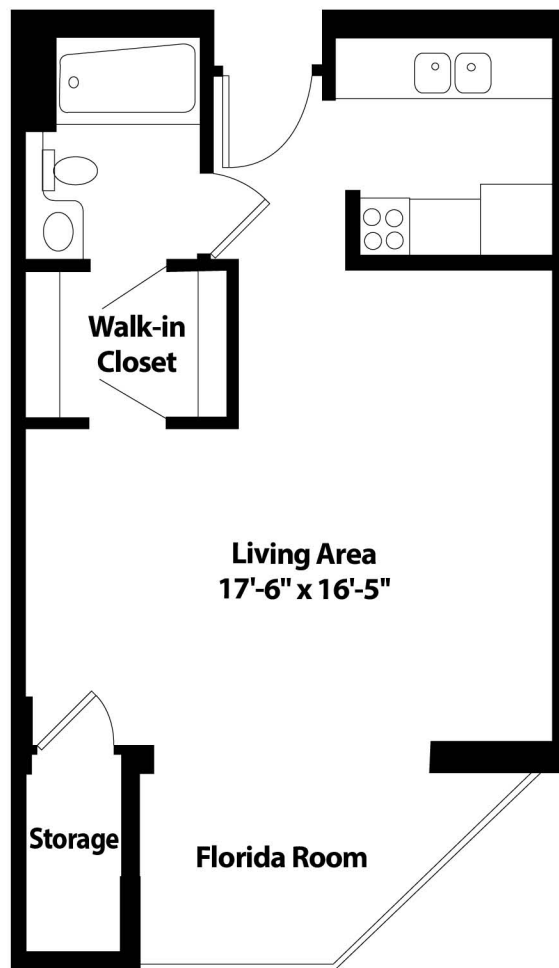

Studio/Alcove

480 sq. ft.

All dimensions, features and specifications are approximate and subject to change without notice.

1717 Homewood Boulevard
Delray Beach, FL 33445

561.272.9600

AbbeyDelraySouth.com

ABBEY DELRAY SOUTH |