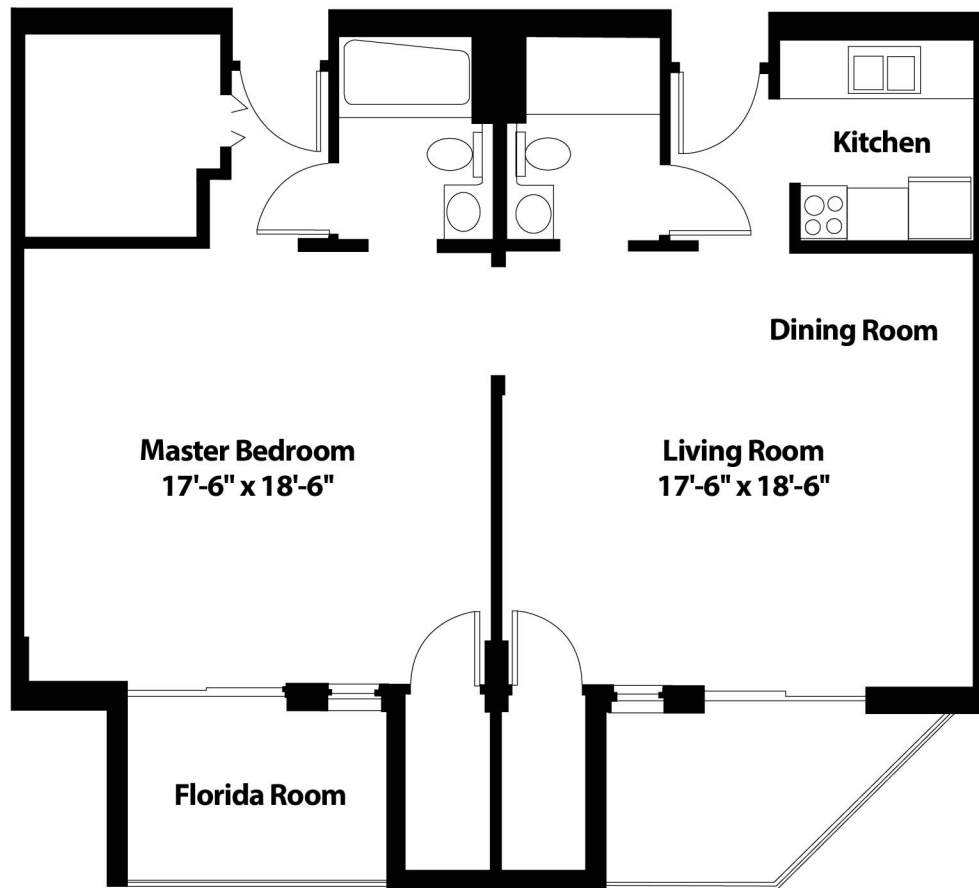

One-Bedroom Abbey

960 sq. ft.

All dimensions, features and specifications are approximate and subject to change without notice.

1717 Homewood Boulevard
Delray Beach, FL 33445

561.272.9600

AbbeyDelraySouth.com