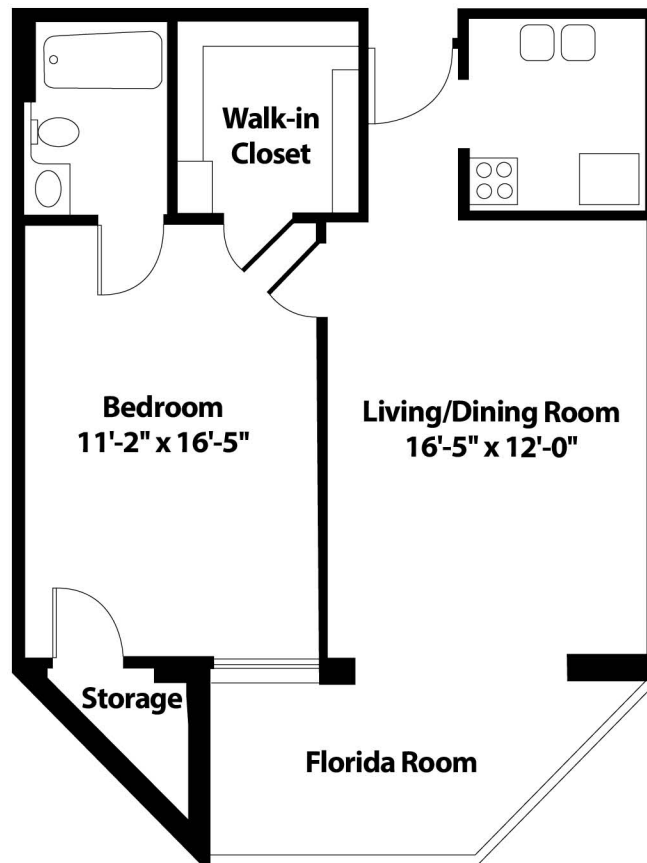

One-Bedroom Traditional

625 sq. ft.

All dimensions, features and specifications are approximate and subject to change without notice.

1717 Homewood Boulevard
Delray Beach, FL 33445

561.272.9600

AbbeyDelraySouth.com