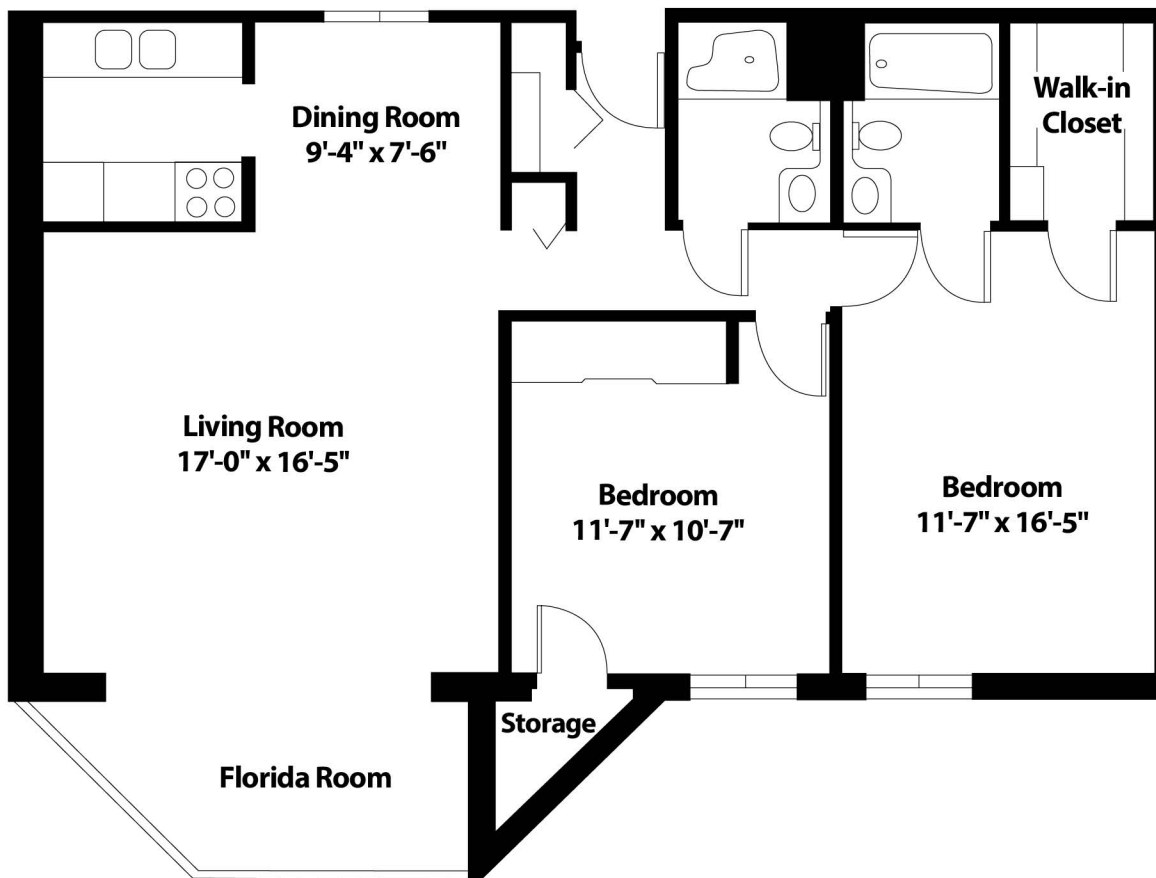

Two-Bedroom Deluxe

1,100 sq. ft.

All dimensions, features and specifications are approximate and subject to change without notice.

1717 Homewood Boulevard
Delray Beach, FL 33445

561.272.9600

AbbeyDelraySouth.com